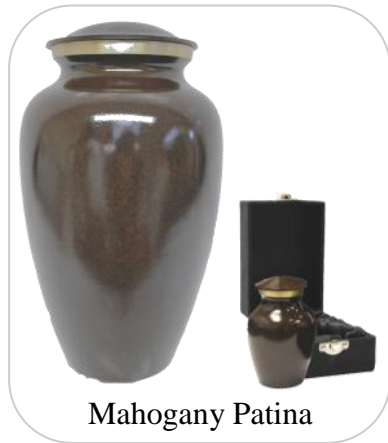

Adult & Keepsake Urns